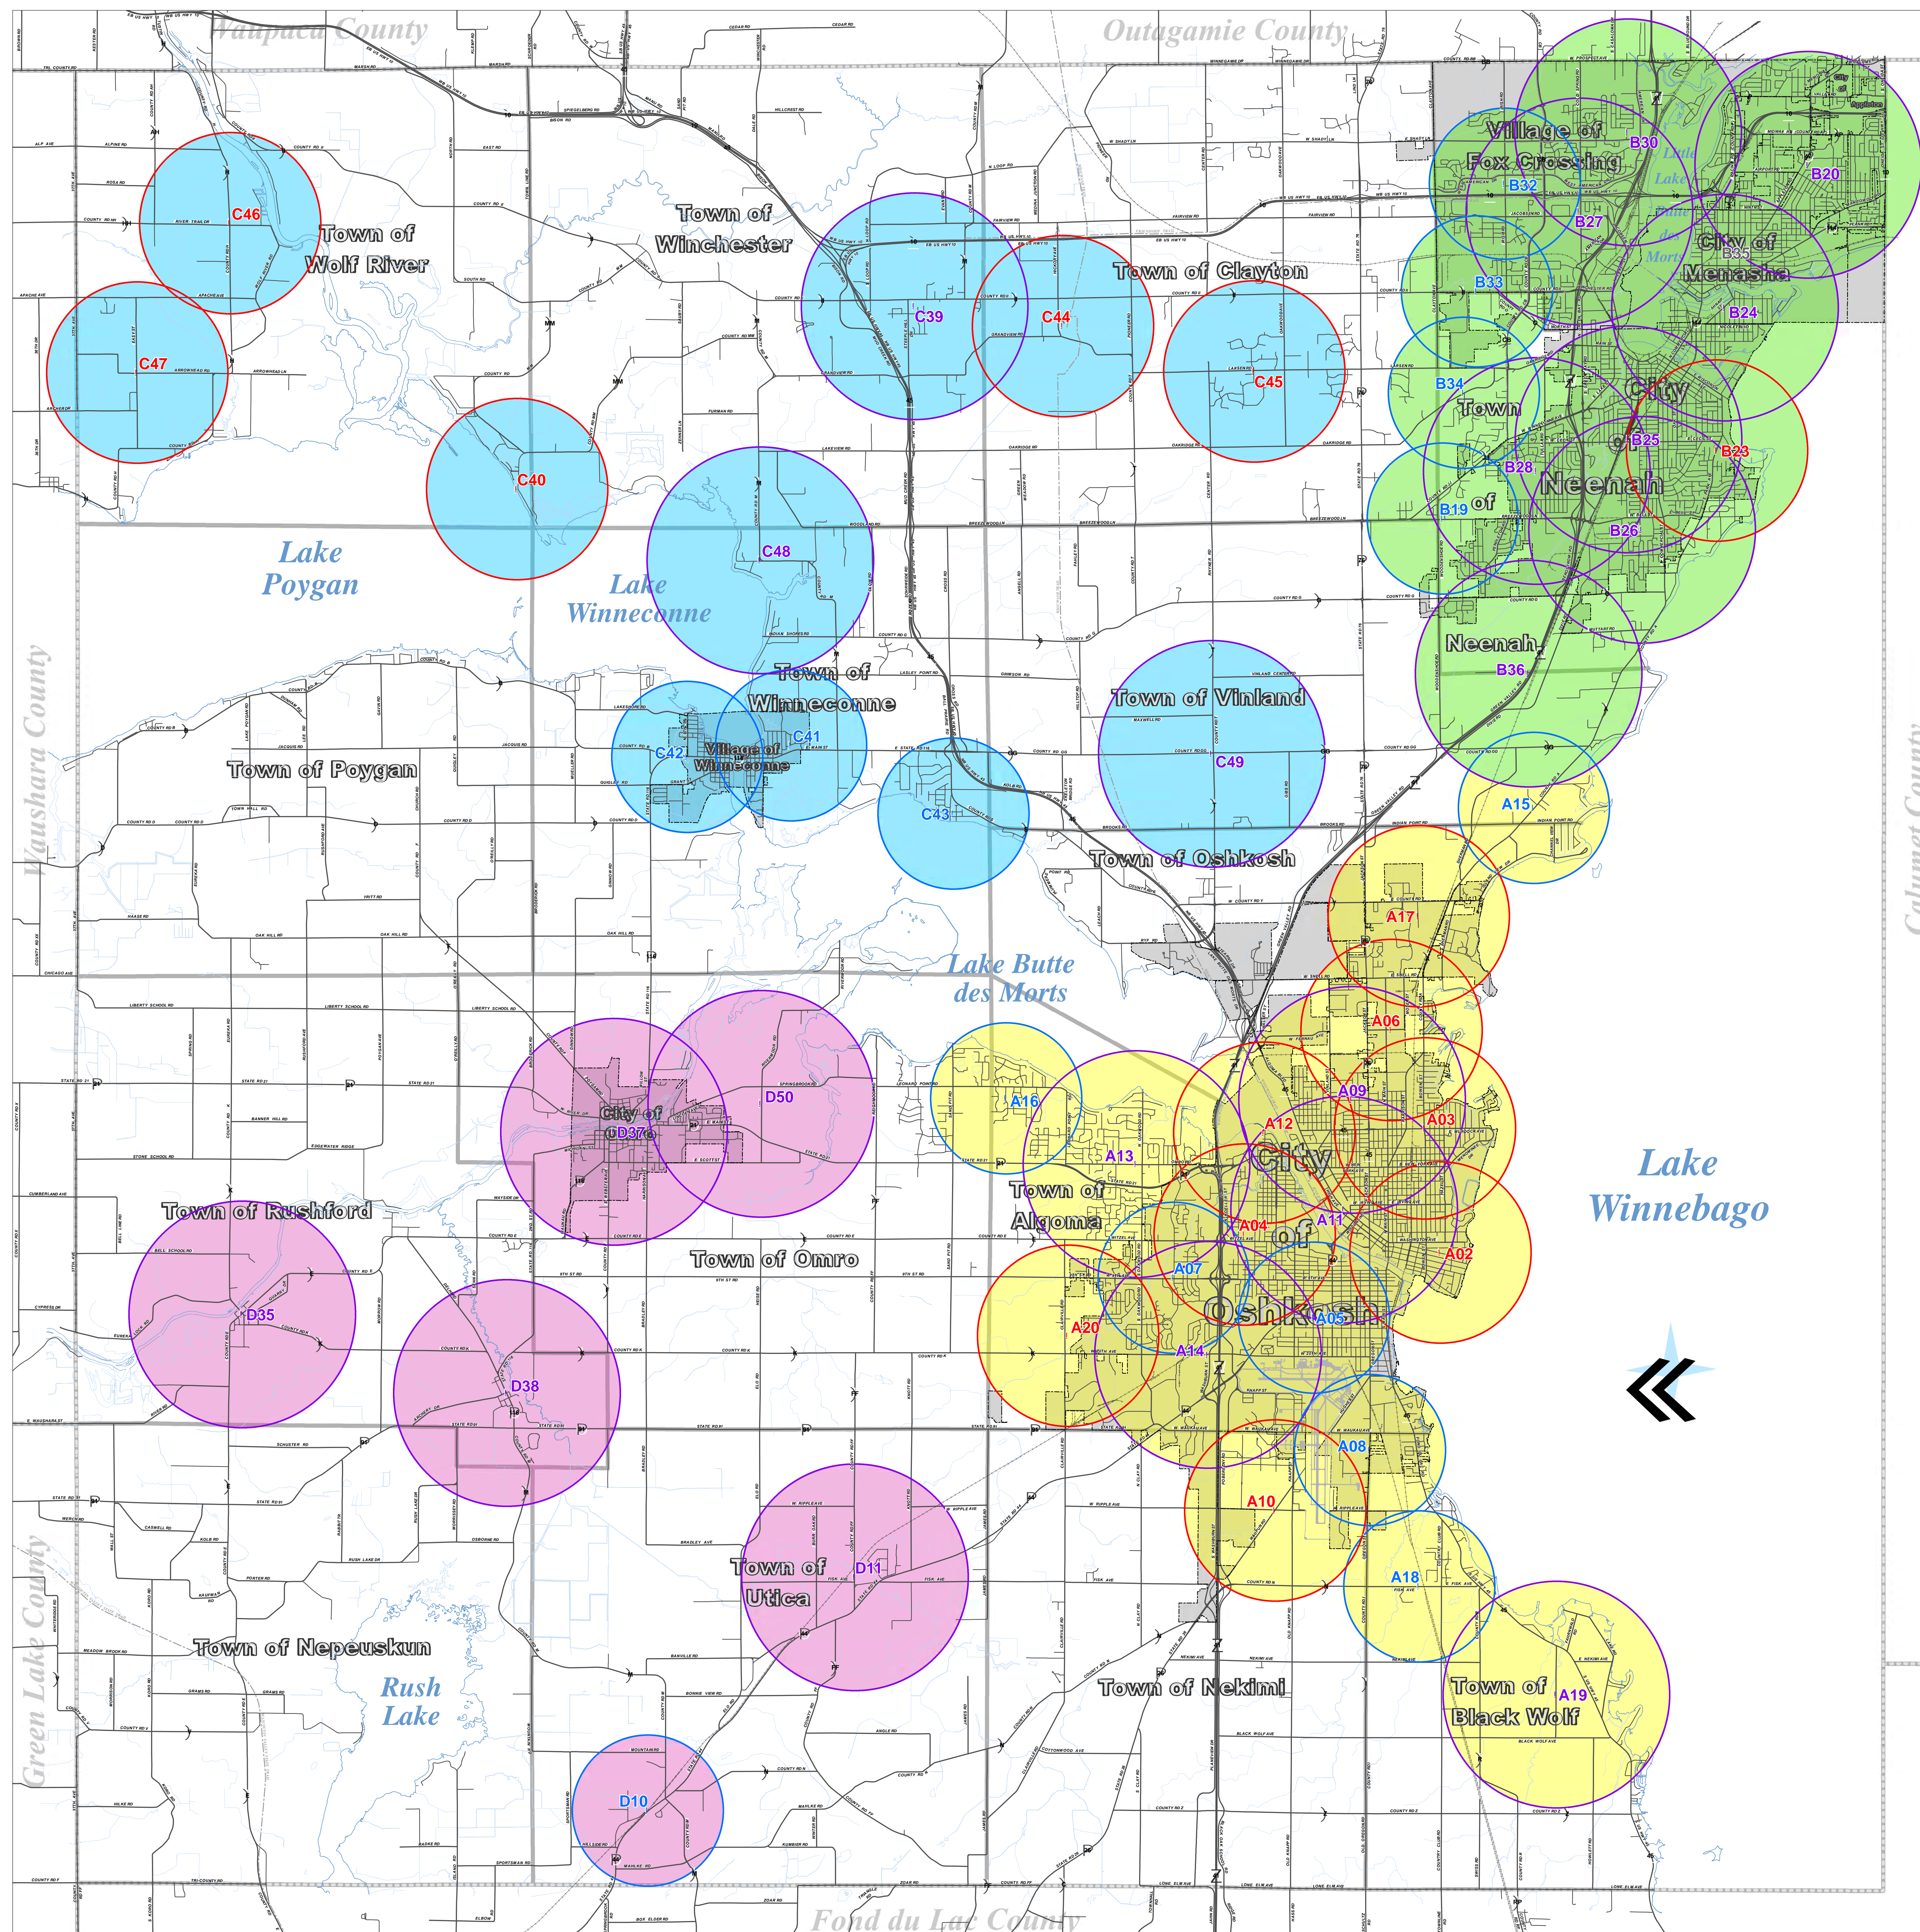

Warning Siren Locations

Winnebago County, Wisconsin

LEGEND

Siren Types

- Fed DC (1.0 Mile Range)
- ASC-T121 (1.2 Mile Range)
- ASC-T128 (1.5 Mile Range)

Siren Zones

- Zone "A" Sirens
- Zone "B" Sirens
- Zone "C" Sirens
- Zone "D" Sirens

Siren Locations	
Zone A Oshkosh	A01 929 Winnebago Ave., Oshkosh A03 Bowen St. & Murdoch Ave., Oshkosh A04 100 yds. E of West Pointe Dr. & Westfield St., Oshkosh A05 Florida Ave. & Georgia St., Oshkosh A06 N. Main St. & Fernau Ave., Oshkosh A07 W. 9th Ave. & Westhaven Dr., Oshkosh A08 Oregon St. - 1200 ft. S of W. Waukau Ave., Oshkosh A09 1100 W. Smith Ave., Oshkosh A10 W. Ripple Ave. and Waupun Rd., Oshkosh A11 800 Algoma Blvd., Oshkosh A12 Punhoqua St & Veteran's Tr., Oshkosh A13 Oakwood Rd. & Omro Rd., Oshkosh A14 W. 20th Ave. & Washburn St., Oshkosh A15 County Rd. A & Shawnee Ln., Vinland A16 Leonard Point Rd. & Sunkist Rd., Oshkosh A17 Butler Ave. & County Rd. 1, Oshkosh A18 Fisk Ave. - 200 ft. W of RR, Oshkosh A19 Koelpin Rd. - 0.6 mi. N of Black Wolf Ave., Oshkosh A20 Mockingbird Way and Clairville Rd., Oshkosh
Zone B Neenah/ Menasha/ Fox Crossing	B19 Brezewood Ln. & Woodshoe Rd., Neenah B20 Koslo Park at London St., Menasha B23 Cecil St. & South Park Ave., Neenah B24 Anhaip St. & Nassau St., Menasha B25 333 W. Cecil St., Neenah B26 Bell St. & Marathon Ave., Neenah B27 Goldspring Rd. & Jacobsen Rd., Fox Crossing B28 Gay Dr. & Tuller Rd., Neenah B30 700 E. Shady Ln., Fox Crossing B32 Irish Rd. & Shangra La Ln., Fox Crossing B33 County Rd. II & K-C Dr., Fox Crossing B34 Harvard Dr. & Oakridge Rd., Neenah B35 451 Milwaukee St., Menasha (Albany Wire-in house) B36 Green Valley Rd. & Nee-Vin Rd., Neenah
Zone C Winneconne	C39 Winchester School, Winchester C40 7499 Richter Ln., Larsen (Boom Bay) C41 910 E. Main St., Winneconne C42 W. Main St. & 9th St., Winneconne C43 Lions Park, Butte des Morts C44 Clayton Town Hall C45 Larsen Road (Clayton Park), Neenah C46 County Rd. H & River Tr. Rd., Town of Wolf River C47 Arrowhead Rd. & Easy St. Rd., Town of Wolf River C48 County Rd. M & Clarks Rd., Winneconne C49 6085 County Rd. T, Oshkosh (Vinland Town Hall)
Zone D Omro	D10 State Rd. 44 & Hillside Rd., Pickett D11 Village of Frak, Town of Utica D35 County Rd. E & County Rd. K, Eureka D37 144 E. Main St., Omro D38 Main St. & Commercial St., Waukau D50 4205 Rivermoor Rd., Omro (Omro Town Hall)